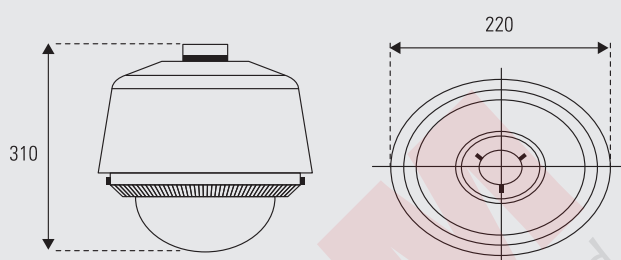

### FEATURES

- Advanced 1/4" Sony Ex View HAD CCD
- High - resolution up to 540 TVL
- Double Metal Housing, IP66 weatherproof rated
- Upto 256 unique position points
- Day / Night function
- High Speed with 18X to 36X digital zoom to capture the finest details
- Electronic flipping available
- Private zones can be configured to secure your Privacy
- Auto Pan, Tilt and Zoom function
- Auto/manual BLC, AGC, and white balance

Model No.	CAAN052	CAP8058	CAPH060	CAP8059
Camera	18X	22X	30X	36X
Image Sensor	1/4" SONY Ex View HAD CCD			
Horizontal Resolution	470 TVL	480 TVL	540 TVL	480 TVL
Sensitivity	0.7 Lux / F 1.4	0.1 Lux / F1.6	0.2 Lux / F1.4	1.4 Lux / F1.4
Effective Pixels	752 (H) x 582 (V)			
Signal System	PAL			
White Balance	Auto / Manual / ATW / Indoor / Outdoor			
AGC	Auto / Manual			
S / N Ratio	Over 50dB			
BLC	ON / OFF			
Electronic Shutter Speed	PAL: 1/50 ~ 1/10,000 s			1/3 ~ 1/10,000 s
Focusing System	Auto / Semiautomatic / Manual			

### Lens

Zoom Ratio	4.1 - 73.8 mm	3.9 - 85.8 mm	3.5 - 105 mm	3.4 - 122.4 mm
Field of View	2.8° to 48°	2.2° to 58°	2.0° to 56.4°	1.7° to 57.8°
Aperture Range	F 1.4 - F 3.0	F 1.6 - F 3.7	F 1.4 - F 3.7	F 1.6 - F 4.5